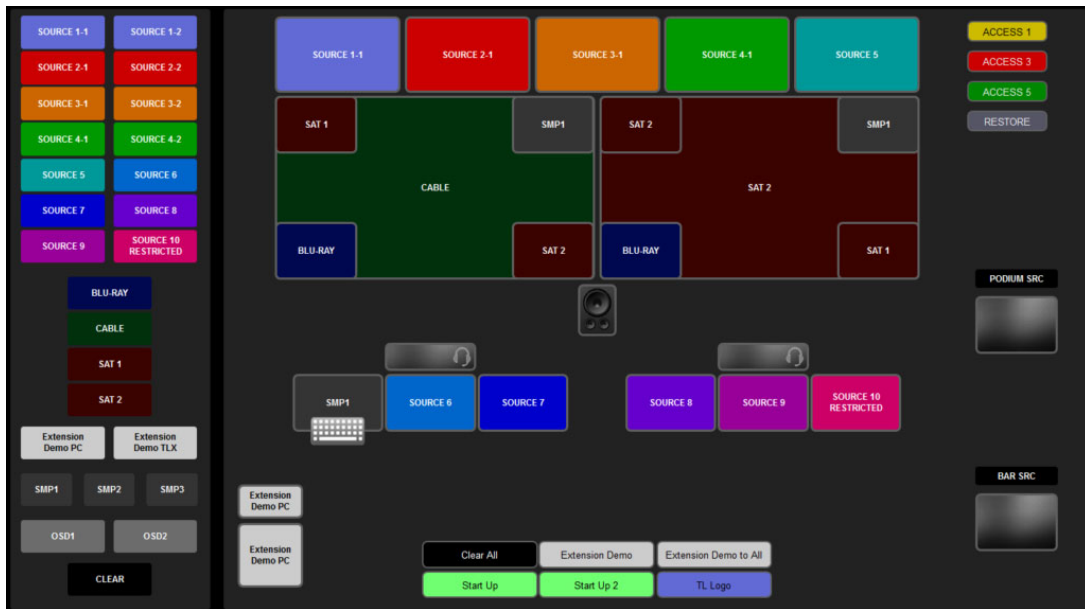

## NEW CYBER RESILIENCE CENTRE

FUJITSU AUSTRALIA : For Federal & State Government Customers

Fujitsu Australia opened its doors to their new next-generation Cyber Resilience Centre located in their Fujitsu Canberra office. The new centralized cybersecurity model will provide 24/7 operational management of new Security-as-a-Service offerings and the continuous delivery of end-to-end security services for Australian federal and state government and the Department of Defence. Built to be compliant to the federal government "secret" level, the centre's main focus is cybersecurity, and with the use of Thinklogical KVM, the insider threat is mitigated and users are able to securely access multiple classified networks from a single workstation, with one keyboard, mouse and multiple video screens. **LEARN MORE...**

## SYSTEM MANAGEMENT PORTFOLIO 2.0

**POWERFUL CONTROL** : Simple & Intuitive

The System Management Portfolio 2.0, incorporates appliance hardware and a specialized software package that provides powerful remote management and maintenance capabilities, making it easier for users to configure, operate and update Thinklogical video distribution and KVM signal extension and switching systems of any size. The intuitive graphical user interface enables fast set-up and control of each Matrix Switch in the system. **LEARN MORE...**